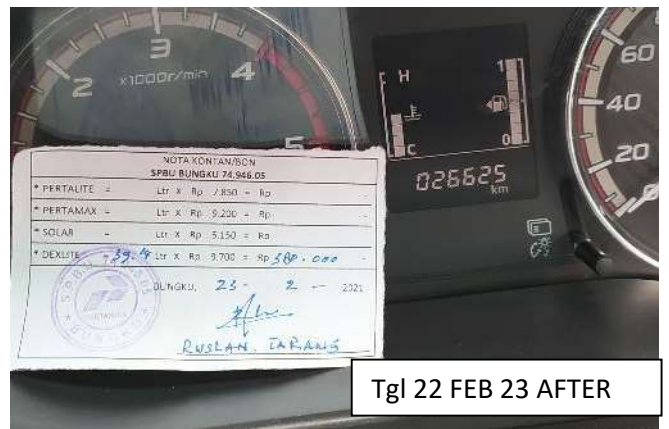

New Triton DT 9460 ME

Tgl 22 FEB 21 BEFORE

Tgl 22 FEB 21 AFTER

Tgl 22 FEB 23 BEFORE

Tgl 22 FEB 23 AFTER

Tgl 25 FEB 21 BEFORE

Tgl 22 FEB 25 AFTER