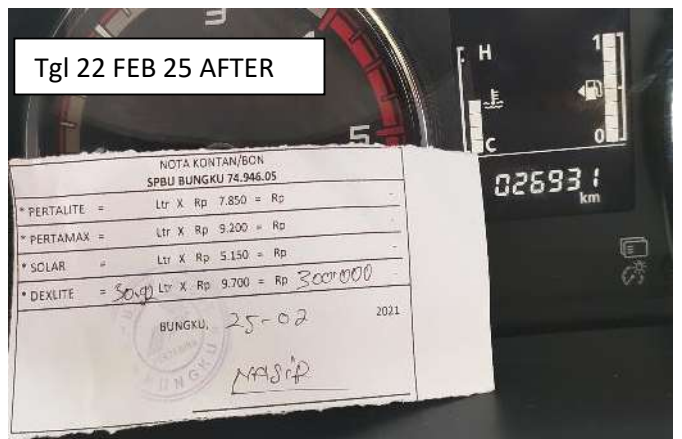

New Triton DT 9460 ME

Tgl 22 FEB 21 BEFORE

Tgl 22 FEB 21 AFTER

Tgl 22 FEB 23 BEFORE

Tgl 22 FEB 23 AFTER

Tgl 25 FEB 21 BEFORE

Tgl 22 FEB 25 AFTER