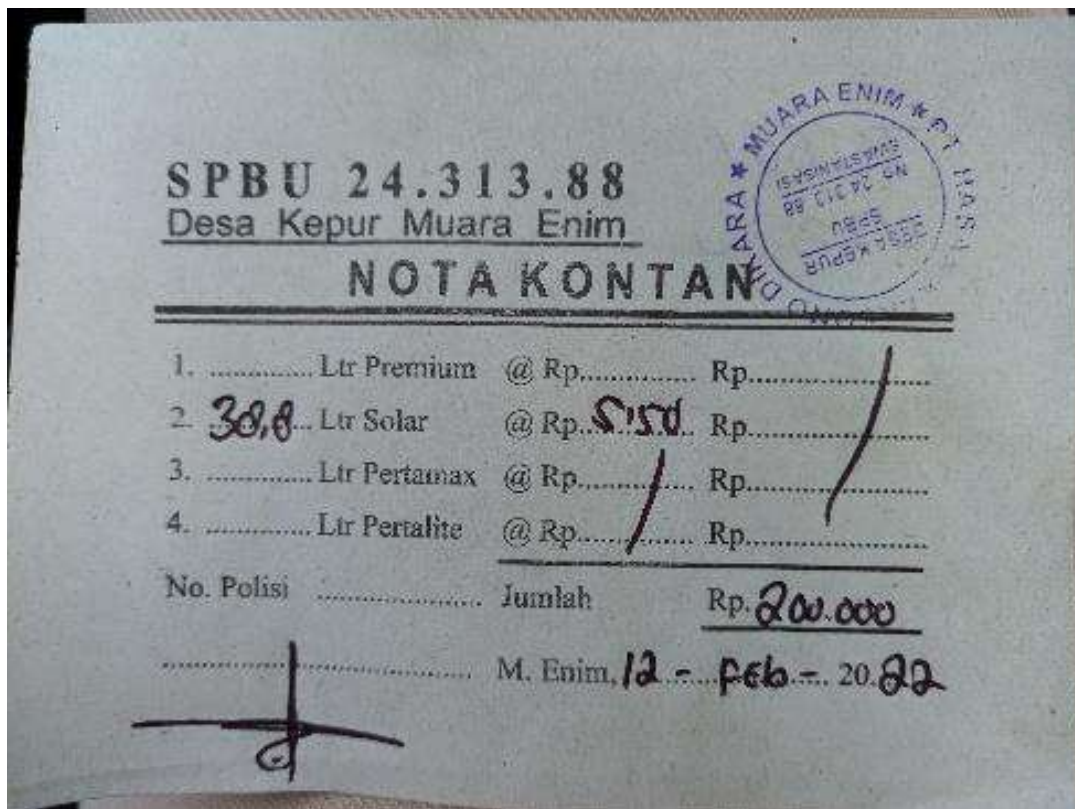

Odo: 42941

Liter Volume : 48.5

Price Amount : IDR 250,000

Fuel Type: B30

Odo: 43384

Liter Volume : 38.8

Price Amount : IDR 200,000

Fuel Type: B30

Odo:

Liter Volume :

Price Amount : IDR

Fuel Type:

**Success**

Document **VER-20220215-0006** saved successfully

**Success**

Document **CV-20220215-0026** saved successfully

Odo: 43937

Liter Volume : 23

Price Amount : IDR 150,000

Fuel Type: B30 eceran

Odo: 44204

Liter Volume : 31

Price Amount : IDR 200,000

Fuel Type: B30 eceran

Odo: 44470

Liter Volume : 16.1

Price Amount : IDR 200,000

Fuel Type: Dexlite

Odo:

Liter Volume :

Price Amount : IDR

Fuel Type: