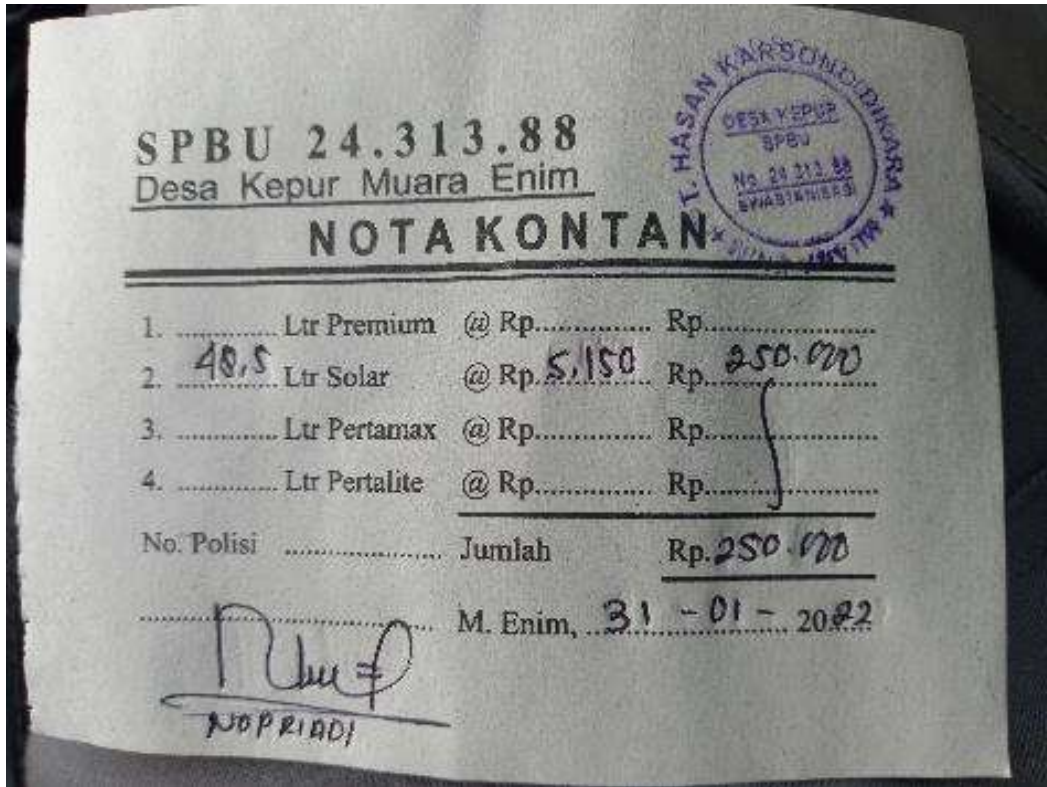

Odo: 42941

Liter Volume : 48.5

Price Amount : IDR 250,000

Fuel Type: B30

Odo: 43384

Liter Volume : 38.8

Price Amount : IDR 200,000

Fuel Type: B30

Odo:

Liter Volume :

Price Amount : IDR

Fuel Type:

**Success**

Document **VER-20220215-0006** saved successfully

**Success**

Document **CV-20220215-0026** saved successfully

Odo: 43937

Liter Volume : 23

Price Amount : IDR 150,000

Fuel Type: B30 eceran

Odo: 44204

Liter Volume : 31

Price Amount : IDR 200,000

Fuel Type: B30 eceran

Odo: 44470

Liter Volume : 16.1

Price Amount : IDR 200,000

Fuel Type: Dexlite

Odo:

Liter Volume :

Price Amount : IDR

Fuel Type: