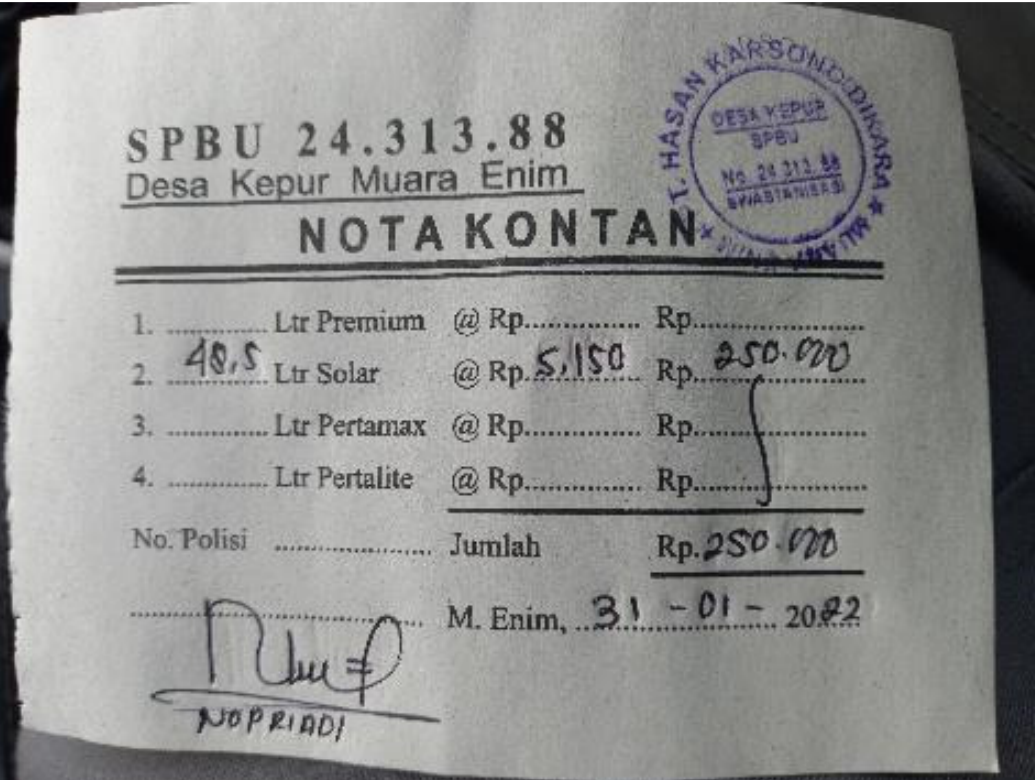

Odo: 42941

Liter Volume : 48.5

Price Amount : IDR 250,000

Fuel Type: B30

Odo: 43384

Liter Volume : 38.8

Price Amount : IDR 200,000

Fuel Type: B30