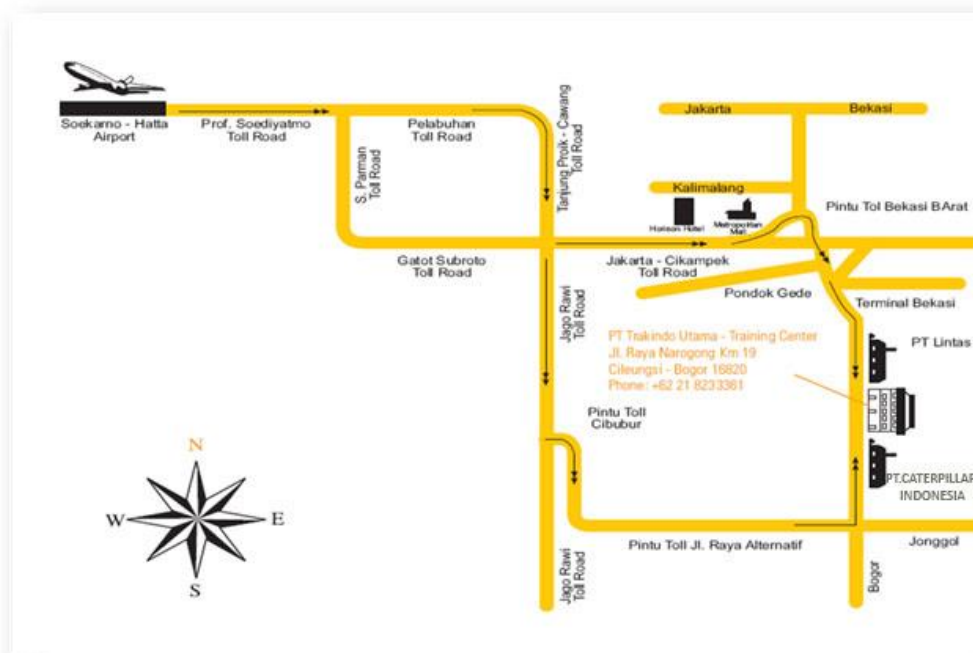

9	9102	ANWAR THAMRIN	TEMBAGAPURA	CSU Grassberg	http://tcar-ecv.trakindo.co.id/Tcar?title=Create&idparent=menuMaster1&ONo=1B1903104740&IOName=SERVICE MANAGEMENT DEVELOPMENT PROGRAM INTERMEDIATE
10	5405	SUPRIYANTO	TEMBAGAPURA	CSU Grassberg	http://tcar-ecv.trakindo.co.id/Tcar?title=Create&idparent=menuMaster1&ONo=1B1903104741&IOName=SERVICE MANAGEMENT DEVELOPMENT PROGRAM INTERMEDIATE
11	7727	ANDI PAMUNGKAS ANDRIAWAN	TEMBAGAPURA	CSU Grassberg	http://tcar-ecv.trakindo.co.id/Tcar?title=Create&idparent=menuMaster1&ONo=1B1903104742&IOName=SERVICE MANAGEMENT DEVELOPMENT PROGRAM INTERMEDIATE
12	4276	TEGUH SETIAWAN	SOUTHERN KAL	Banjarmasi n	http://tcar-ecv.trakindo.co.id/Tcar?title=Create&idparent=menuMaster1&ONo=1N1903100106&IOName=SERVICE MANAGEMENT DEVELOPMENT PROGRAM INTERMEDIATE
13	9854	HERI SUSANTO	SOUTHERN KAL	Muara Teweh	http://tcar-ecv.trakindo.co.id/Tcar?title=Create&idparent=menuMaster1&ONo=1N1903100107&IOName=SERVICE MANAGEMENT DEVELOPMENT PROGRAM INTERMEDIATE
14	12234	BUDI CAHYONO	SOUTHERN KAL	Tanjung	http://tcar-ecv.trakindo.co.id/Tcar?title=Create&idparent=menuMaster1&ONo=1N1903100108&IOName=SERVICE MANAGEMENT DEVELOPMENT PROGRAM INTERMEDIATE
15	3784	CAHYO SISWOYO	SOUTHERN KAL	Banjarmasi n	http://tcar-ecv.trakindo.co.id/Tcar?title=Create&idparent=menuMaster1&ONo=1N1903100122&IOName=SERVICE MANAGEMENT DEVELOPMENT PROGRAM INTERMEDIATE
16	3316	HAERUDDIN	EAST INDONESIA	Soroako	http://tcar-ecv.trakindo.co.id/Tcar?title=Create&idparent=menuMaster1&ONo=1N1903100123&IOName=SERVICE MANAGEMENT DEVELOPMENT PROGRAM INTERMEDIATE
17	19219	TAUFIQ SAHABUDDIN	TEMBAGAPURA	CSU Undergrou nd	http://tcar-ecv.trakindo.co.id/Tcar?title=Create&idparent=menuMaster1&ONo=1N1903100124&IOName=SERVICE MANAGEMENT DEVELOPMENT PROGRAM INTERMEDIATE
18	25240	AHMAD TRIZANI BAGHOWI	TEMBAGAPURA	Kuala Kencana	http://tcar-ecv.trakindo.co.id/Tcar?title=Create&idparent=menuMaster1&ONo=1N1903100125&IOName=SERVICE MANAGEMENT DEVELOPMENT PROGRAM INTERMEDIATE
19	3311	SUPIYANTO	EAST INDONESIA	Soroako	http://tcar-ecv.trakindo.co.id/Tcar?title=Create&idparent=menuMaster1&ONo=1N1903100126&IOName=SERVICE MANAGEMENT DEVELOPMENT PROGRAM INTERMEDIATE

Training Center has provided a dormitory for the students, including meals and laundry, which will attend the training. Student has to check in at the dormitory before the training start and check out after the training finished.

- **Check in** : 17 February 2019
- **Check out** : 23 February 2019

Note:

- For TCAR Link, please open and log in your trakindo portal (www.portal.trakindo.co.id) first, before open the link.
- All participants must bring their own safety shoes.

Emergency contact to:

1. Victor Agni Herlambang	HP 0811 9108496;	email : victor.herlambang@trakindo.co.id
2. Yuni Aryani	HP 0812 9721 9421;	email : training.support01@trakindo.co.id

PT Trakindo Utama

Road Map to Training Center Cileungsi :

Should you need further information, please do not hesitate to contact us.

Yours sincerely,

Ira Dhamayanti Kamal
Learning & Development Manager